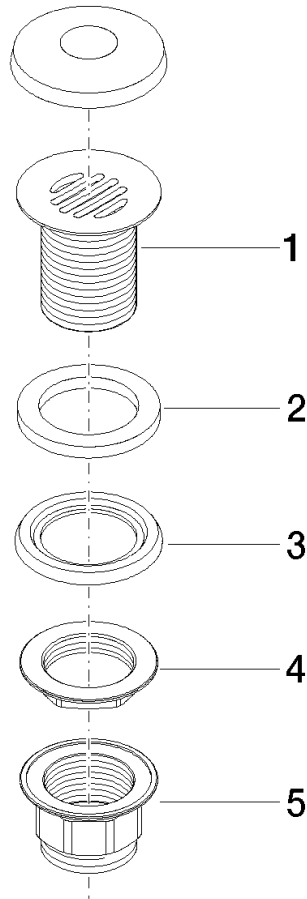

10 110 970

Fits: IMO, LULU, MADISON, MEM, TARA,
CL.1, LISSÉ, VAIA, META, CYO

	Light Gold	10 110 970-26
	Chrome	10 110 970-00
	Brushed Platinum	10 110 970-06
	Platinum	10 110 970-08
	Durabress (23kt Gold)	10 110 970-09
	Dark Chrome	10 110 970-19
	Brushed Light Gold	10 110 970-27
	Brushed Durabress (23kt Gold)	10 110 970-28
	Matte Black	10 110 970-33
	Brushed Bronze	10 110 970-42
	Brushed Champagne (22kt Gold)	10 110 970-46
	Champagne (22kt Gold)	10 110 970-47
	Brushed Chrome	10 110 970-93
	Brushed Dark Platinum	10 110 970-99

Grated waste 1 1/4" - Light Gold

IMO

10 110 970

Only suitable for sinks without an overflow.

10 110 970

10 110 970

Parts for other finishes can be found here: [Chrome](#)

Spare parts list

No.	Item Number	Name	Quantity used	Delivery time
1	09 11 01 025-26	cup	1	60
2	09 14 05 039 90	seal	1	2
3	09 14 03 025 90	seal	1	2
4	09 23 10 017 90	nut	1	2
5	09 23 10 020-26	nut	1	60